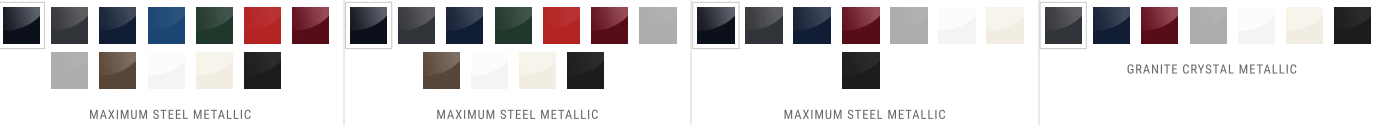

2018 RAM
2500 MODELS & SPECS

Enhancements vs SLT:

- 10 amplified speakers including subwoofer
- 18-inch polished aluminum wheels
- Chrome, power folding, heated, auto-dimming 6 x 9-inch mirrors with memory, supplemental turn signals and courtesy lamps
- 7-inch customizable in-cluster display centre

Enhancements vs Laramie:

- Navigation* with 8.4-inch touchscreen
- Premium leather on the seats and steering wheel
- Heated front and 2nd-row seats
- Chrome billet port grille

Enhancements vs Laramie Longhorn:

- Black leather-faced front bucket seats
- Chrome billet port grille
- Rain-sensing windshield wipers
- RamBox® Cargo Management System

Enhancements vs Laramie Limited:

- Light Frost/Indigo premium leather seating
- Light Greystone suede headliner
- Tungsten Chrome billet port grille with "RAM" badge
- 20-inch Satin Carbon painted aluminum wheels with Silver inserts

COLOURS

ENGINES

5.7L HEMI® VVT V8 engine	5.7L HEMI® VVT V8 engine	5.7L HEMI® VVT V8 engine	5.7L HEMI® VVT V8 engine
6.4L HEMI® V8 engine with FuelSaver MDS	6.4L HEMI® V8 engine with FuelSaver MDS	6.4L HEMI® V8 engine with FuelSaver MDS	6.4L HEMI® V8 engine with FuelSaver MDS
6.7L Cummins® I-6 turbocharged diesel engine	6.7L Cummins® I-6 turbocharged diesel engine	6.7L Cummins® I-6 turbocharged diesel engine	6.7L Cummins® I-6 turbocharged diesel engine

TRANSMISSIONS

6-speed automatic transmission	6-speed automatic transmission	6-speed automatic transmission	6-speed automatic transmission
6-speed manual transmission	-	-	-

DRIVE TYPE

4x2	4x2	4x2	4x2
4x4	4x4	4x4	4x4